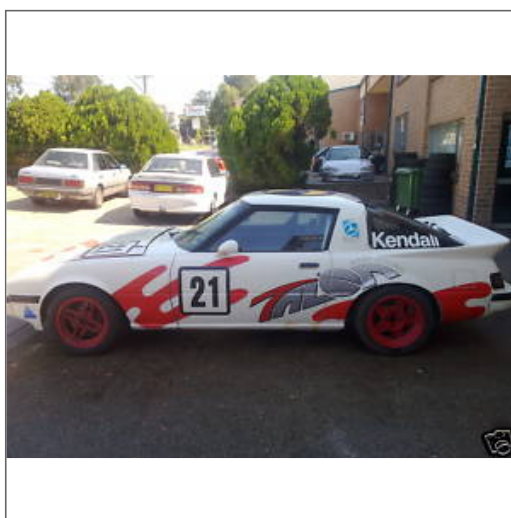

Listed in category: Cars, Bikes, Boats > Cars > Passenger Vehicles

Item:260575001645

Mazda RX7 1982 Super Deluxe

turbo-world (92 ★)

Item condition: **Used**
 Sale date: 04 Apr, 2010

Quantity: 1

Winning bid: **AU \$5,000.00**

Seller's description

MAZDA RX7

STREET/RACE CAR

THIS CAR CAN BE REGISTERED

ENGINE : 12A RACE BRIDGE PORT FULLY BALANCED , BLUE PRINTED , LIGHTEN ROTORS , HI VOLUME OIL PUMP , X DRILLED E-SHAFT , CERAMIC APEX SEALS

CUSTOM 48IDA WEBER HI VOLUME F/PUMP

BUILT BY RICKSHAW ROTARY

GEARBOX : CLOSE RATIO DOG BOX

DIFF :RX5 4.875:1 LSD 28 SPLINE AXELS BILLET AND BILLET PINON CAPS

BRAKES : VOLVO BRAKE FRONT / REAR

SUSPENSION: BILSTEIN SHOXS AND SPRINGS

INTERIOR : FULL ALLOY ROLL CAGE , RACE SEAT

TYRES : STREET RACE SLICKS

EXHAUST : LONG TWIN PRIMARY RACE EXHAUST

PROFESSIONALLY BUILT RACE CAR

PH: [REDACTED]

Listing images

This page is formatted for printing and does not include all the information contained in the listing. You must select all options to print all of the information in the listing including the listing summary, seller's description, and images.