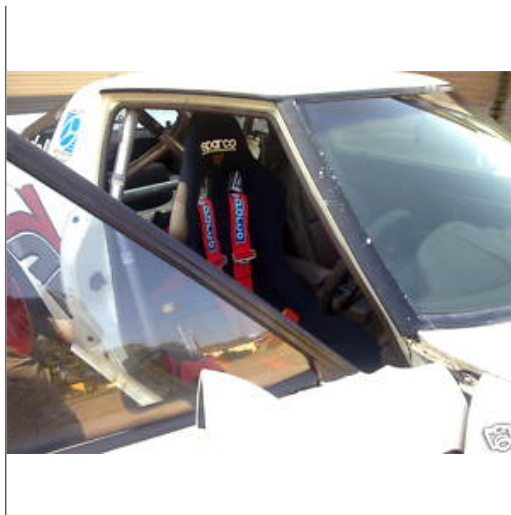

INTERIOR : FULL ALLOY ROLL CAGE , RACE SEAT

TYRES : STREET RACE SLICKS

EXHAUST : LONG TWIN PRIMARY RACE EXHAUST

PROFESSIONALLY BUILT RACE CAR

PH: [REDACTED]

Listing images

This page is formatted for printing and does not include all the information contained in the listing. You must select all options to print all of the information in the listing including the listing summary, seller's description, and images.