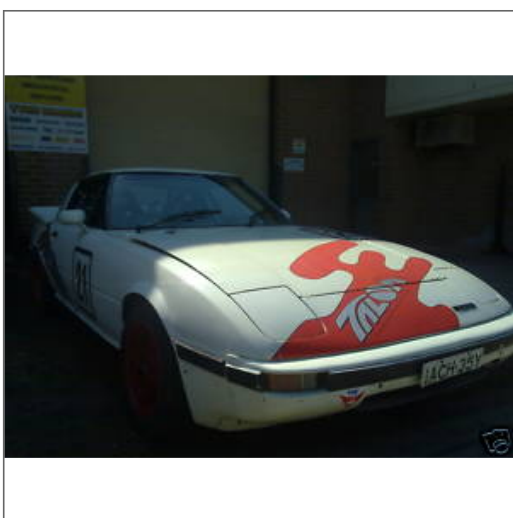

Listed in category: Cars, Bikes, Boats > Cars > Passenger Vehicles

Item:260575001645

Mazda RX7 1982 Super Deluxe

turbo-world (92 ★)

Item condition: **Used**
 Sale date: 04 Apr, 2010

Quantity: 1

Winning bid: **AU \$5,000.00**

CUSTOM 48IDA WEBER HI VOLUME F/PUMP

BUILT BY RICKSHAW ROTARY

GEARBOX : CLOSE RATIO DOG BOX

DIFF :RX5 4.875:1 LSD 28 SPLINE AXELS BILLET AND BILLET PINON CAPS

BRAKES : VOLVO BRAKE FRONT / REAR

SUSPENSION: BILSTEIN SHOXS AND SPRINGS

INTERIOR : FULL ALLOY ROLL CAGE , RACE SEAT

TYRES : STREET RACE SLICKS

EXHAUST : LONG TWIN PRIMARY RACE EXHAUST

PROFESSIONALLY BUILT RACE CAR

PH: [REDACTED]

Listing images

This page is formatted for printing and does not include all the information contained in the listing. You must select all options to print all of the information in the listing including the listing summary, seller's description, and images.