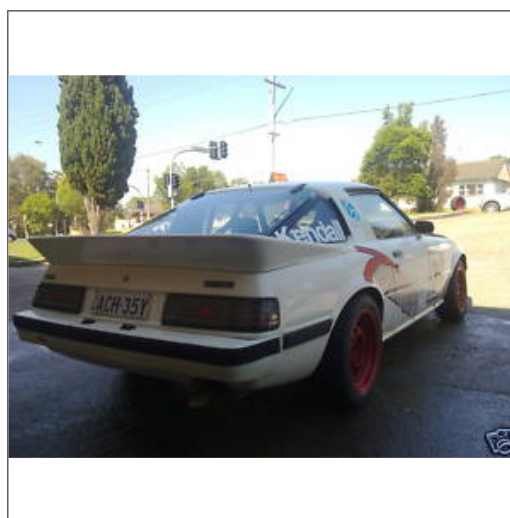

CUSTOM 48IDA WEBER HI VOLUME F/PUMP

BUILT BY RICKSHAW ROTARY

GEARBOX : CLOSE RATIO DOG BOX

DIFF :RX5 4.875:1 LSD 28 SPLINE AXELS BILLET AND BILLET PINON CAPS

BRAKES : VOLVO BRAKE FRONT / REAR

SUSPENSION: BILSTEIN SHOXS AND SPRINGS

INTERIOR : FULL ALLOY ROLL CAGE , RACE SEAT

TYRES : STREET RACE SLICKS

EXHAUST : LONG TWIN PRIMARY RACE EXHAUST

PROFESSIONALLY BUILT RACE CAR

PH: [REDACTED]

Listing images

This page is formatted for printing and does not include all the information contained in the listing. You must select all options to print all of the information in the listing including the listing summary, seller's description, and images.