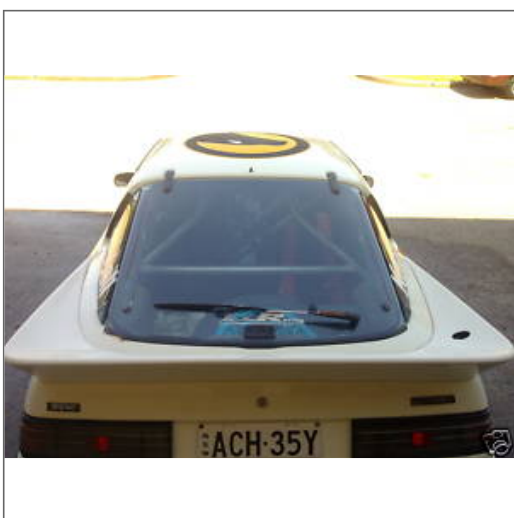

Seller's description

MAZDA RX7

STREET/RACE CAR

THIS CAR CAN BE REGISTERED

ENGINE : 12A RACE BRIDGE PORT FULLY BALANCED , BLUE PRINTED , LIGHTEN ROTORS , HI VOLUME OIL PUMP , X DRILLED E-SHAFT , CERAMIC APEX SEALS

CUSTOM 48IDA WEBER HI VOLUME F/PUMP

BUILT BY RICKSHAW ROTARY

GEARBOX : CLOSE RATIO DOG BOX

DIFF :RX5 4.875:1 LSD 28 SPLINE AXELS BILLET AND BILLET PINON CAPS

BRAKES : VOLVO BRAKE FRONT / REAR

SUSPENSION: BILSTEIN SHOXS AND SPRINGS

INTERIOR : FULL ALLOY ROLL CAGE , RACE SEAT

TYRES : STREET RACE SLICKS

EXHAUST : LONG TWIN PRIMARY RACE EXHAUST

PROFESSIONALLY BUILT RACE CAR

PH: [REDACTED]

Listing images

This page is formatted for printing and does not include all the information contained in the listing. You must select all options to print all of the information in the listing including the listing summary, seller's description, and images.